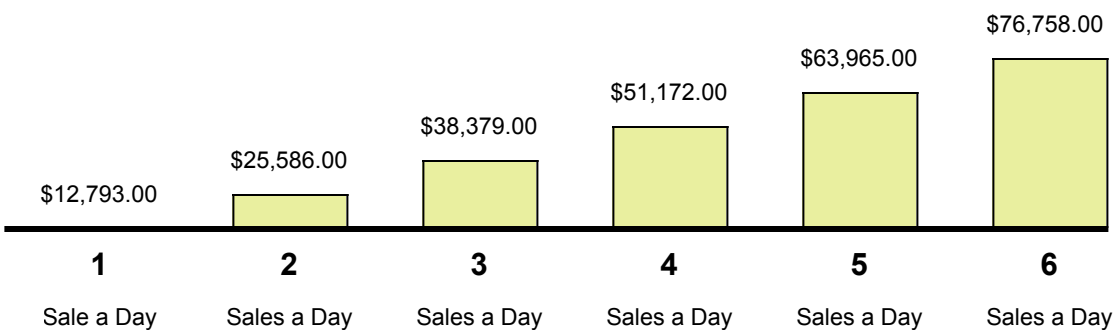

## Teeter EP-560 LTD Inversion Table

### Quick Stats:

Profit	Demand	Competition	Advertising
<b>\$426.43</b>		<b>\$426.43</b>	<b>\$0.34</b>
Profit Per Sale	Total Searches	Ave. Retail	Cheapest Bid

### \*Potential Monthly Income (This is a "what if" scenario, based on sales per day.)

Based on the following Profit: \$426.43

(\*Note: The above "Potential Income" is for analysis purposes. It's not a guarantee.)

## Research Summary

Profit Per Sale: **\$426.43**

My Cost Total:

Average Retail: \$426.43

Google Keywords

**Profit**

**\$426.43**

Profit: \$426.43  
My Costs  
Retail: \$426.43