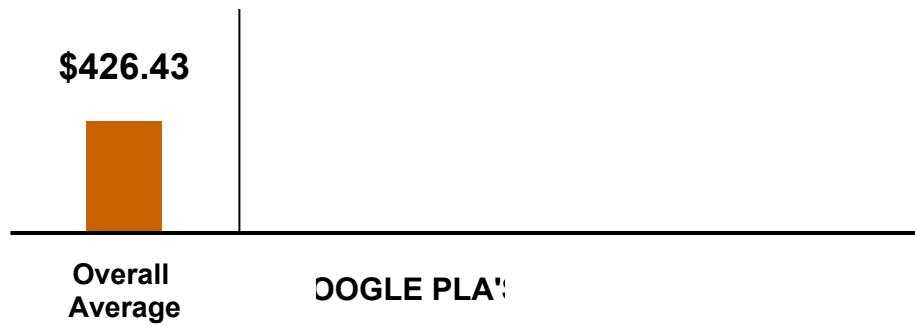

Marketplace Average Prices

(Average Retail + Shipping)

What is the "Quality" of Your Competition?

Low = Poor Quality Sites (which is GOOD for you!)

GOOGLE PLA'S	High
	#N/A
	#N/A