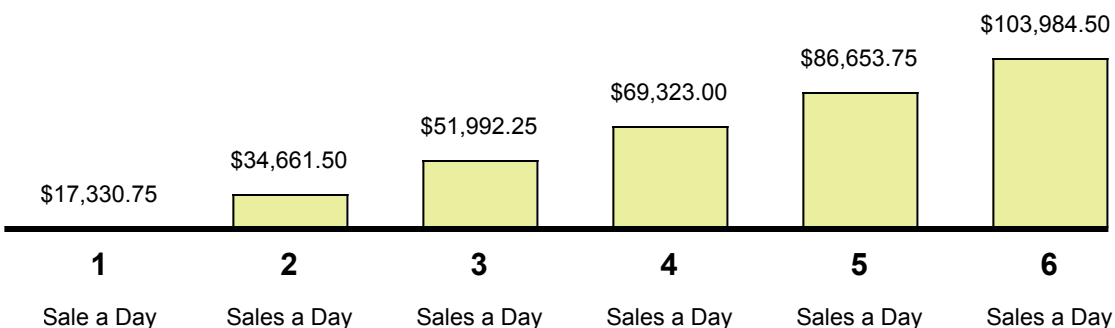

### Quick Stats

Profit	Demand	Competition	Advertising
<b>\$577.69</b>		<b>\$577.69</b>	<b>\$0.24</b>
Profit Per Sale	Total Searches	Ave. Retail	Cheapest Bid

### \*Potential Monthly Income (This is a "what if" scenario, based on sales per day.)

Based on the following Profit: \$577.69

(\*Note: The above "Potential Income" is for analysis purposes. It's not a guarantee.)

## Research Summary

Profit Per Sale: **\$577.69**

My Cost Total:

Average Retail: \$577.69

Google Keywords

**Profit**

**\$577.69**

Profit: **\$577.69**  
 My Costs  
 Retail: **\$577.69**