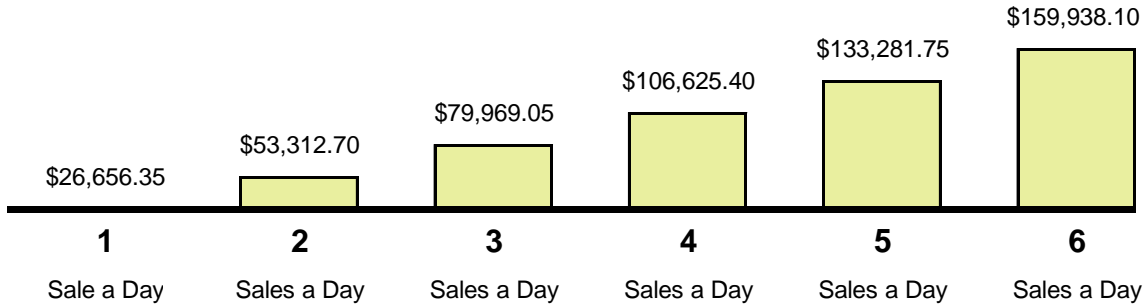

Steampunk Industrial Lamp

Quick Stats:

Profit	Demand	Competition	Advertising
\$888.55		\$3,937.55	\$0.62
Profit Per Sale	Total Searches	Ave. Retail	Cheapest Bid

***Potential Monthly Income** (This is a "what if" scenario, based on sales per day.)

Based on the following Profit: **\$888.55**

(*Note: The above "Potential Income" is for analysis purposes. It's not a guarantee.)

Research Summary

Profit Per Sale: \$888.55
My Cost Total: \$3,049.00
Average Retail: \$3,937.55

Google Keywords

Profit	My Costs	Ave. Retail
\$888.55	\$3,049.00	\$3,937.55
Profit: \$888.55 My Costs: \$3,049.00 Retail: \$3,937.55	Wholesale: \$3,049.00 Fees: \$0.00 Shipping: \$0.00	GOOGLE PLA'S: \$3,937.55 FACEBOOK: \$0.00 BING: \$0.00

Product Details

Product Sku: 0

Weight: 0 lbs.

Length: 0 in.

Width: 0 in.

Height: 0 in.

Product Costs

Wholesale Price: \$3,049.00